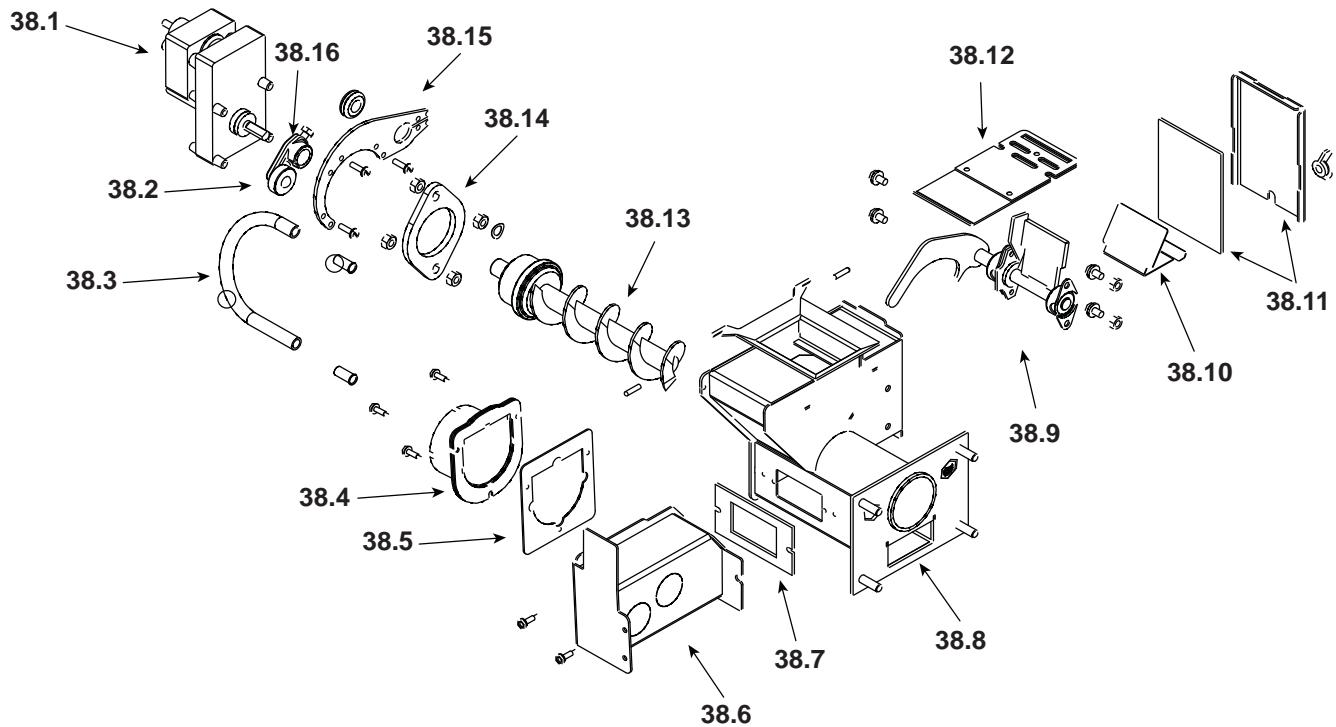

#38 Post Serial Number 008400001 Feeder Assembly

IMPORTANT: THIS IS DATED INFORMATION. When requesting service or replacement parts for your appliance please provide model number and serial number. All parts listed in this manual may be ordered from an authorized dealer.

**Stocked
at Depot**

ITEM	Description	COMMENTS	PART NUMBER	
38	Feeder Assembly	Post 008400001	1-10-247777A	
38.1	Pellet Feeder Gear Motor, 4 RPM		3-20-00677	Y
38.2	UL Feeder Cam Bearing		3-31-3014	Y
38.3	9MM Silicone Tube		1-00-511427	Y
38.4	Pellet Air Intake Assembly		1-10-06810A	
38.5	Gasket Feeder Air Intake	Pkg of 6	3-44-72224-6	Y
38.6	UL Feeder Air Intake		1-10-247239	
38.7	Gasket Ultra Air Intake	Pkg of 10	3-44-677160-10	Y
38.8	Ultra Feeder Weldment		1-10-724132	Y
38.9	UL Feeder Pusher Arm		1-10-677131W	Y
38.10	Fines Deflector	No longer available	2-00-677138-10	
38.11	Gasket, UL Feeder Cover		1-00-677122	Y
38.12	Slide Plate Assembly		1-10-677121A	Y
38.13	UL Feeder Auger Assembly		3-50-00565	Y
38.14	Bearing Flange w/Hardware		1-00-04035	Y
38.15	UL Feeder Gear Motor Bracket w/Grommet		1-00-247406	Y
38.16	UL Feeder Cam Block		3-00-677154	Y
	Gasket, Hopper Throat		3-44-677185	

Additional service parts on following page.