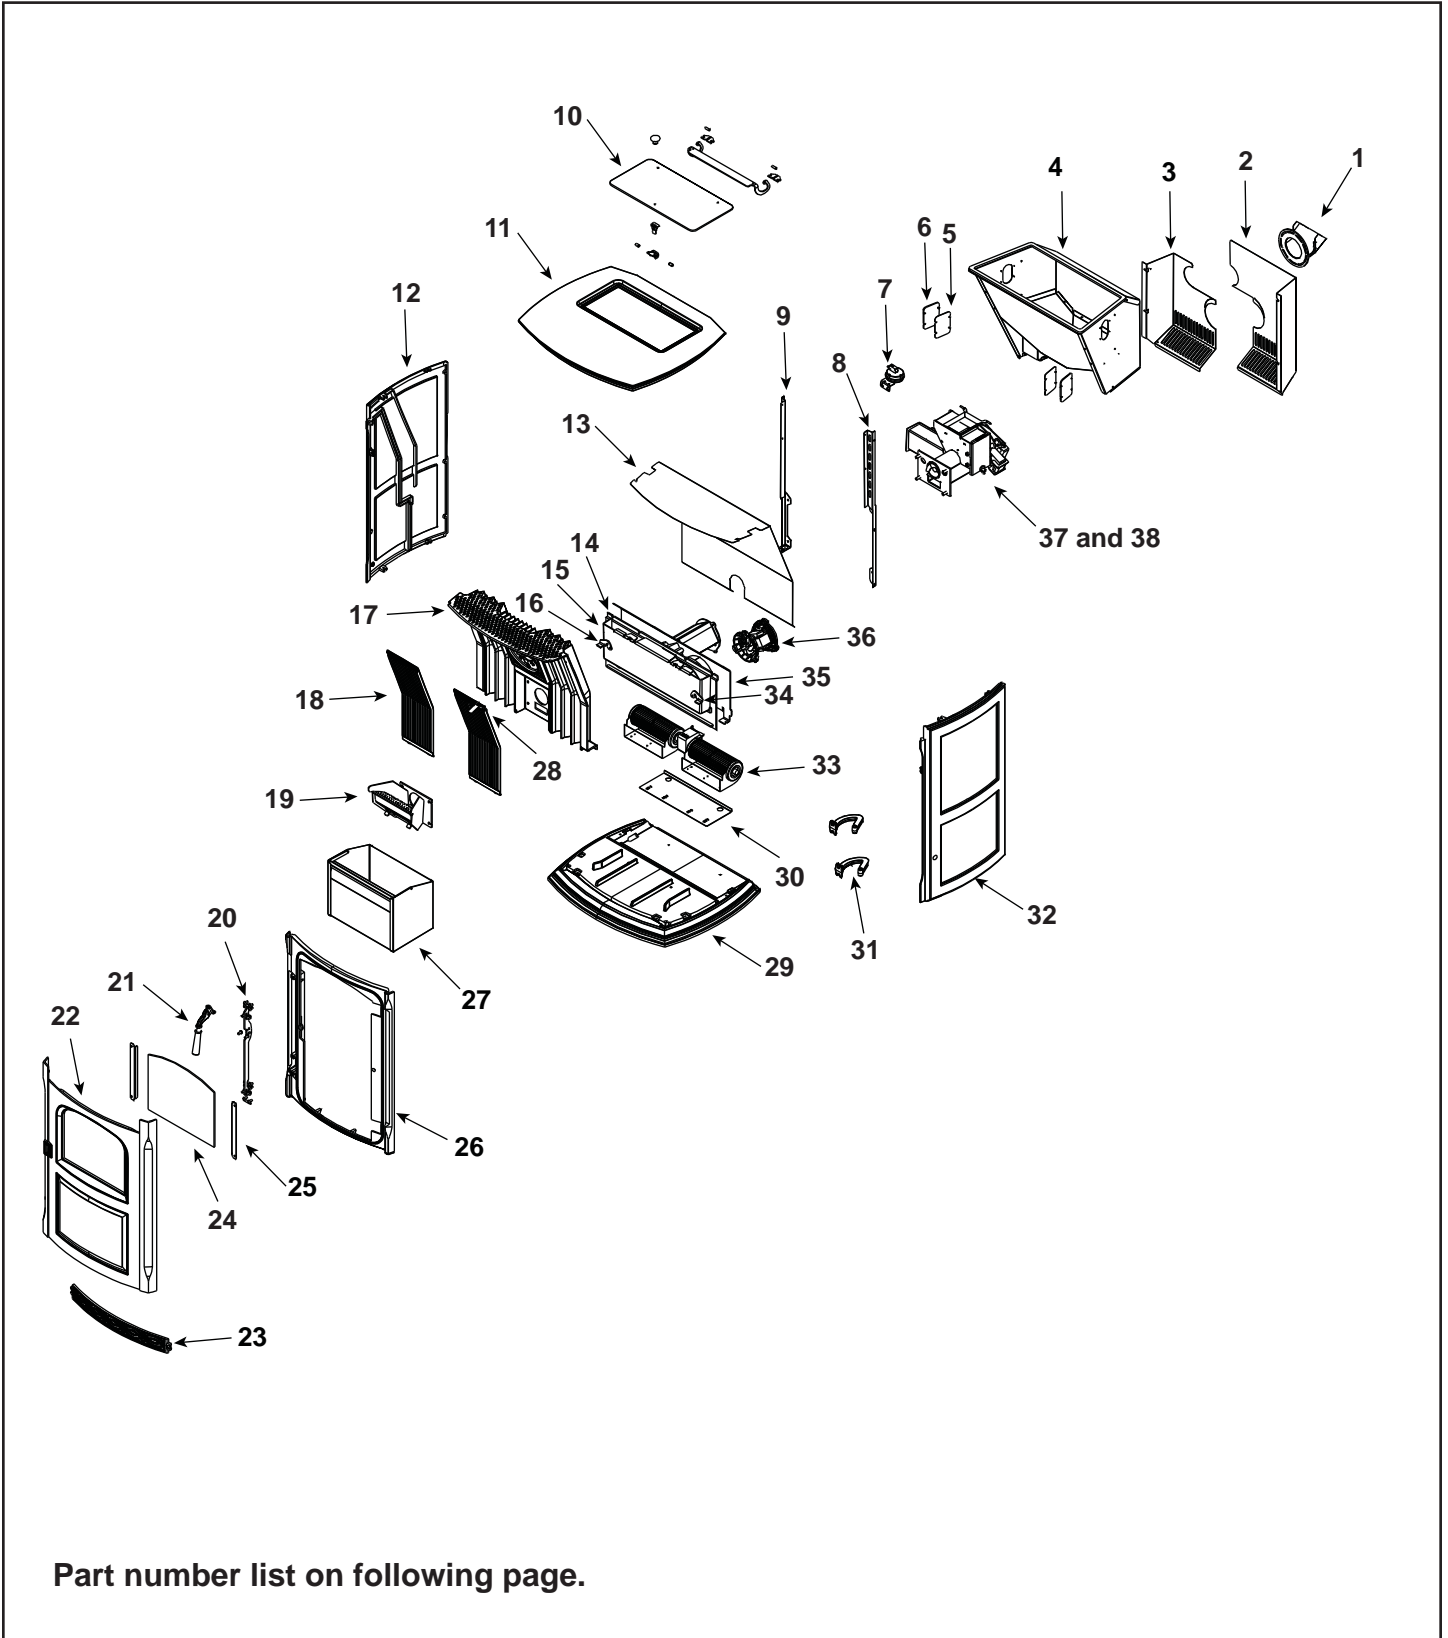

1-90-02470-1 (Black), 1-90-02470-2 (Charcoal), 1-90-02470-3 (Goldenfire), 1-90-02470-4 (Metallic Blue),
1-90-02470-5 (Honey Glo), 1-90-02470-10 (Mojave Red), 1-90-02470-12 (Forest Green), 1-90-02470-13 (Black Enamel),
1-90-02470-14 (Majolica Brown Enamel), 1-90-02470-15 (Sand Enamel)

Part number list on following page.