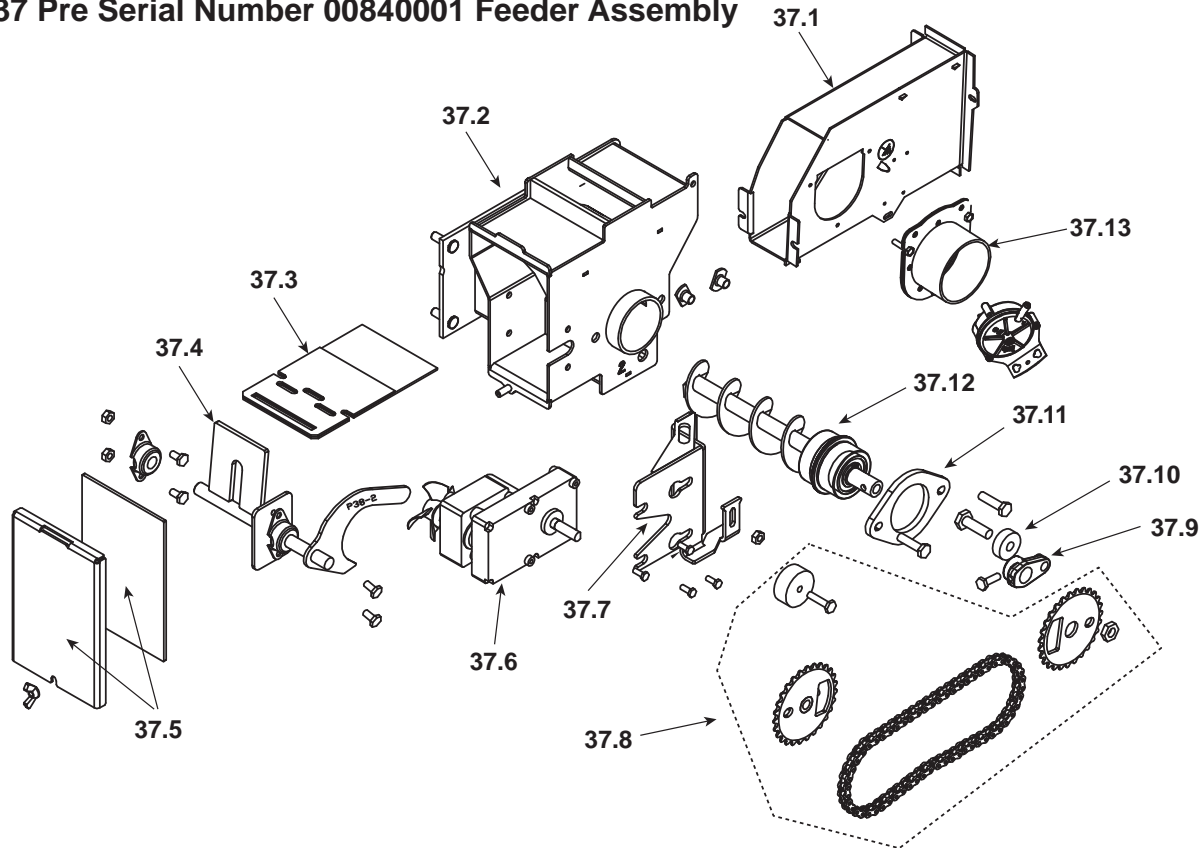

37 Pre Serial Number 00840001 Feeder Assembly

IMPORTANT: THIS IS DATED INFORMATION. When requesting service or replacement parts for your appliance please provide model number and serial number. All parts listed in this manual may be ordered from an authorized dealer.

Stocked at Depot

ITEM	Description	COMMENTS	PART NUMBER	
37	Feeder Assembly	Pre 008400001	1-10-247677A	
37.1	Air Intake Weldment		1-10-247221W	
37.2	Feeder Weldment		1-10-677150	Y
37.3	Slide Plate Assembly		1-10-08037	Y
37.4	Pusher Arm Assembly		1-10-247220	Y
37.5	Feed Cover and Gasket	2 Sets	1-00-677152	Y
37.6	Gear Motor, 4 RPM		3-20-08752	Y
37.7	Bracket, Gear Motor		1-10-677005	Y
37.8	Sprocket and Chain Replacement Kit		1-00-06626	Y
37.9	Cast Cam Block		3-00-00153	Y
37.10	Cam Bearing		3-31-3014	Y
37.11	Bearing Flange w/Hardware		1-00-04035	Y
37.12	Auger Assembly		3-50-00465	Y
37.13	Air Intake Damper Assembly		1-10-06466W	
	Feeder Repair kit		1-00-677150	Y
	Gasket, Feeder, Air Intake	Pkg of 6	3-44-72224-6	Y

Additional service parts on following page.